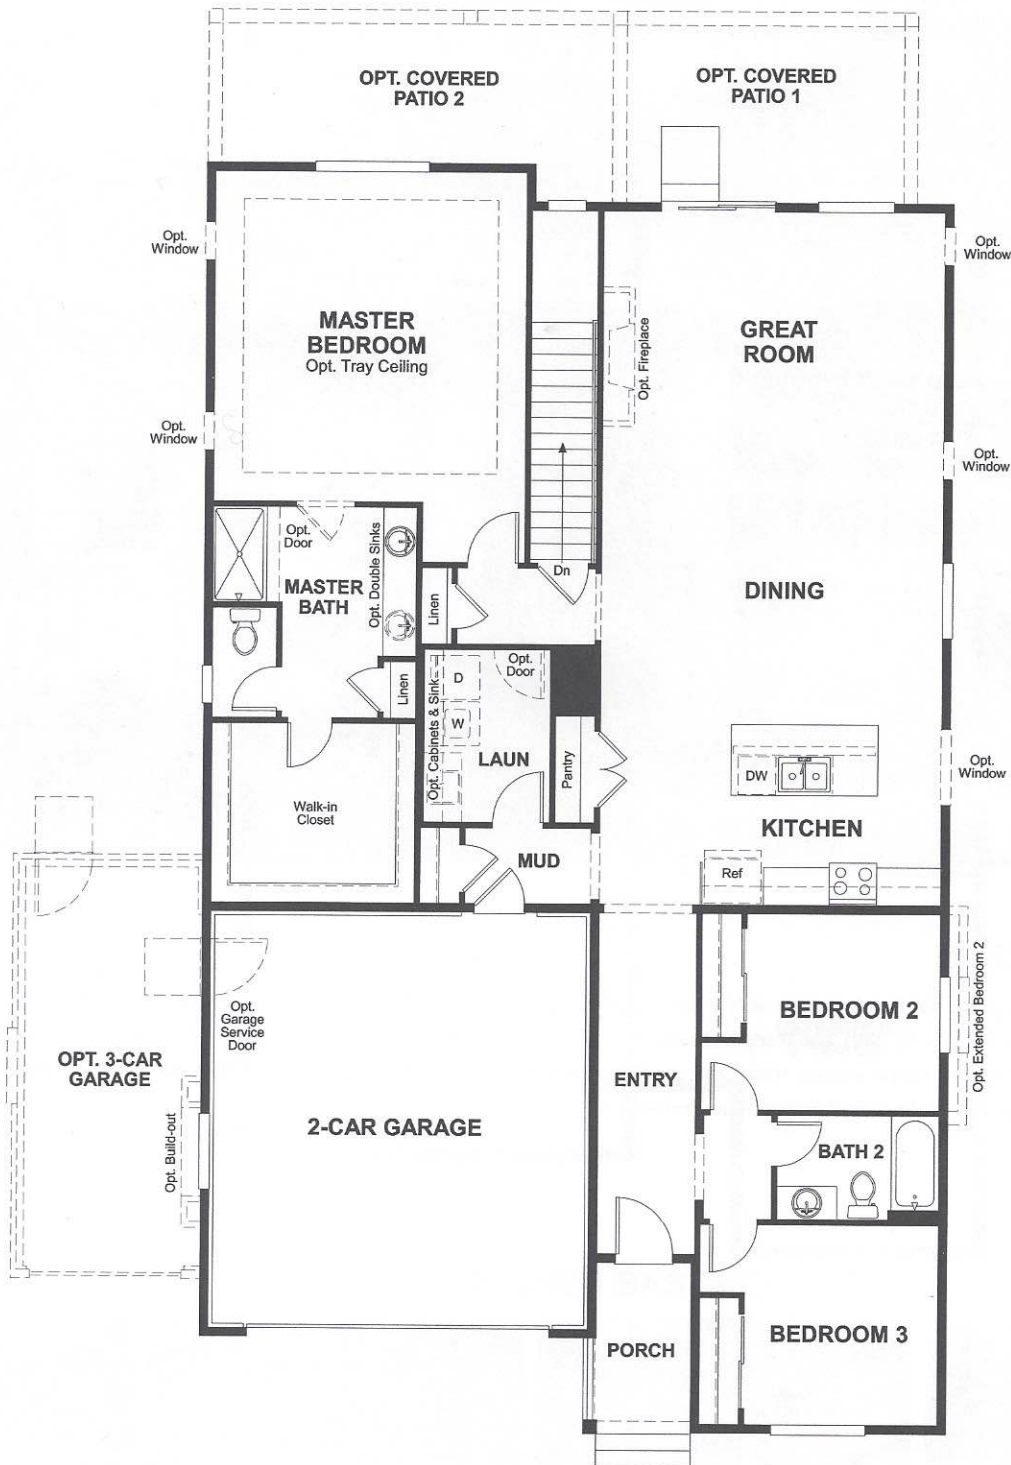

MAIN FLOOR

THIS PLAN'S PROJECTED
HERS® INDEX = 56*

Projected Rating Based on Plans – Field Confirmation required

How does this floor plan rate?

Take a look: **100** = Standard new home+ **130** = Typical resale Home++
 The lower number, the better! Refer to the RESNET® HERS index brochure or go to www.RESNET.us and www.HERSindex.com