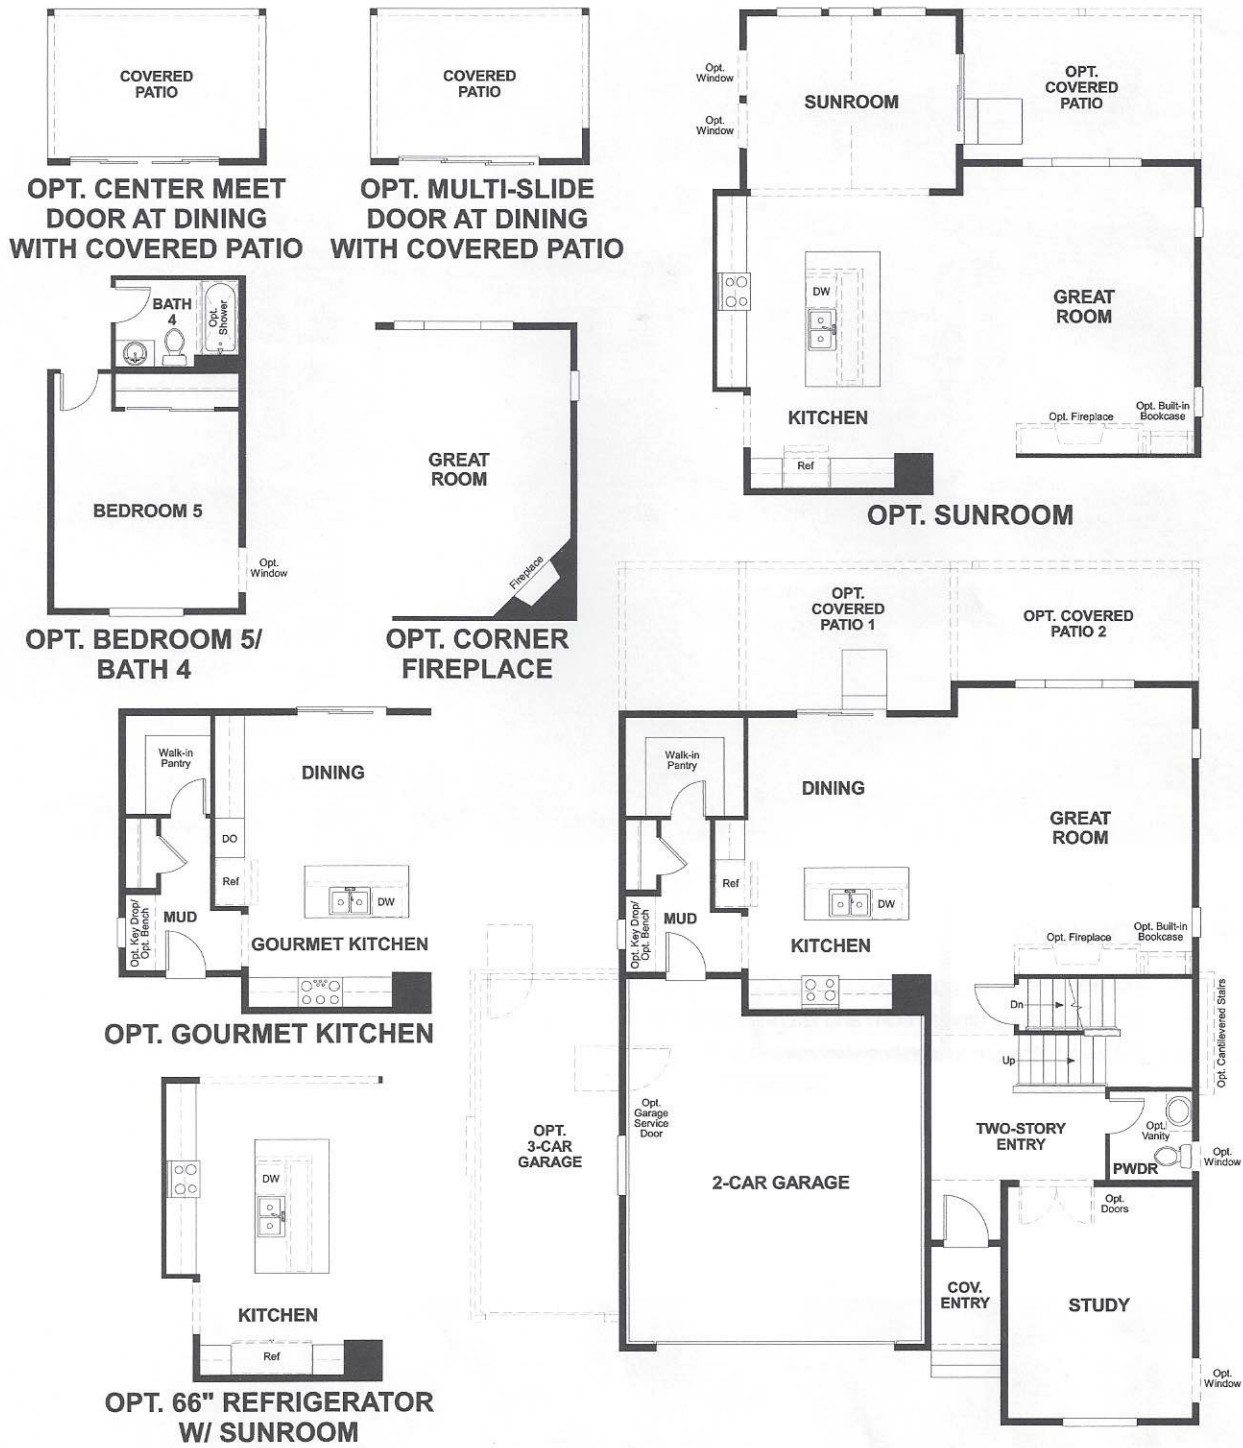

MAIN FLOOR

THIS PLAN'S PROJECTED
HERS® INDEX = 57*
 Projected Rating Based on Plans – Field Confirmation required

How does this floor plan rate?
 Take a look: **100** = Standard new home+ **130** = Typical resale Home++
 The lower number, the better! Refer to the RESNET® HERS index brochure or go to www.RESNET.us and www.HERSindex.com