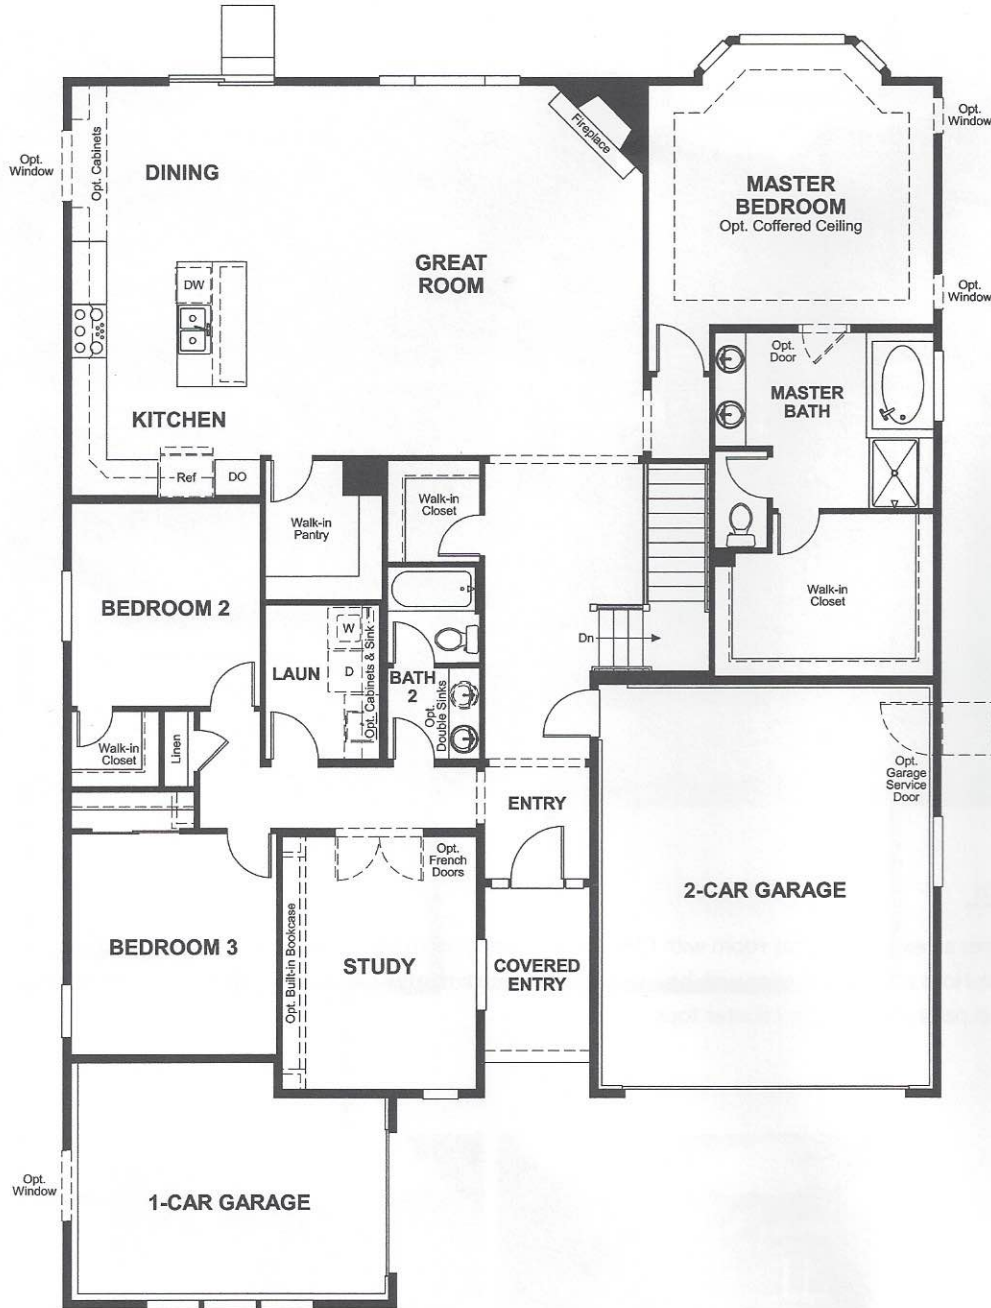

MAIN FLOOR

THIS PLAN'S PROJECTED
HERS® INDEX = 56*

Projected Rating Based on Plans – Field Confirmation required

How does this floor plan rate?

Take a look: **100** = Standard new home+ **130** = Typical resale Home++
 The lower number, the better! Refer to the RESNET® HERS index brochure or
 go to www.RESNET.us and www.HERSindex.com