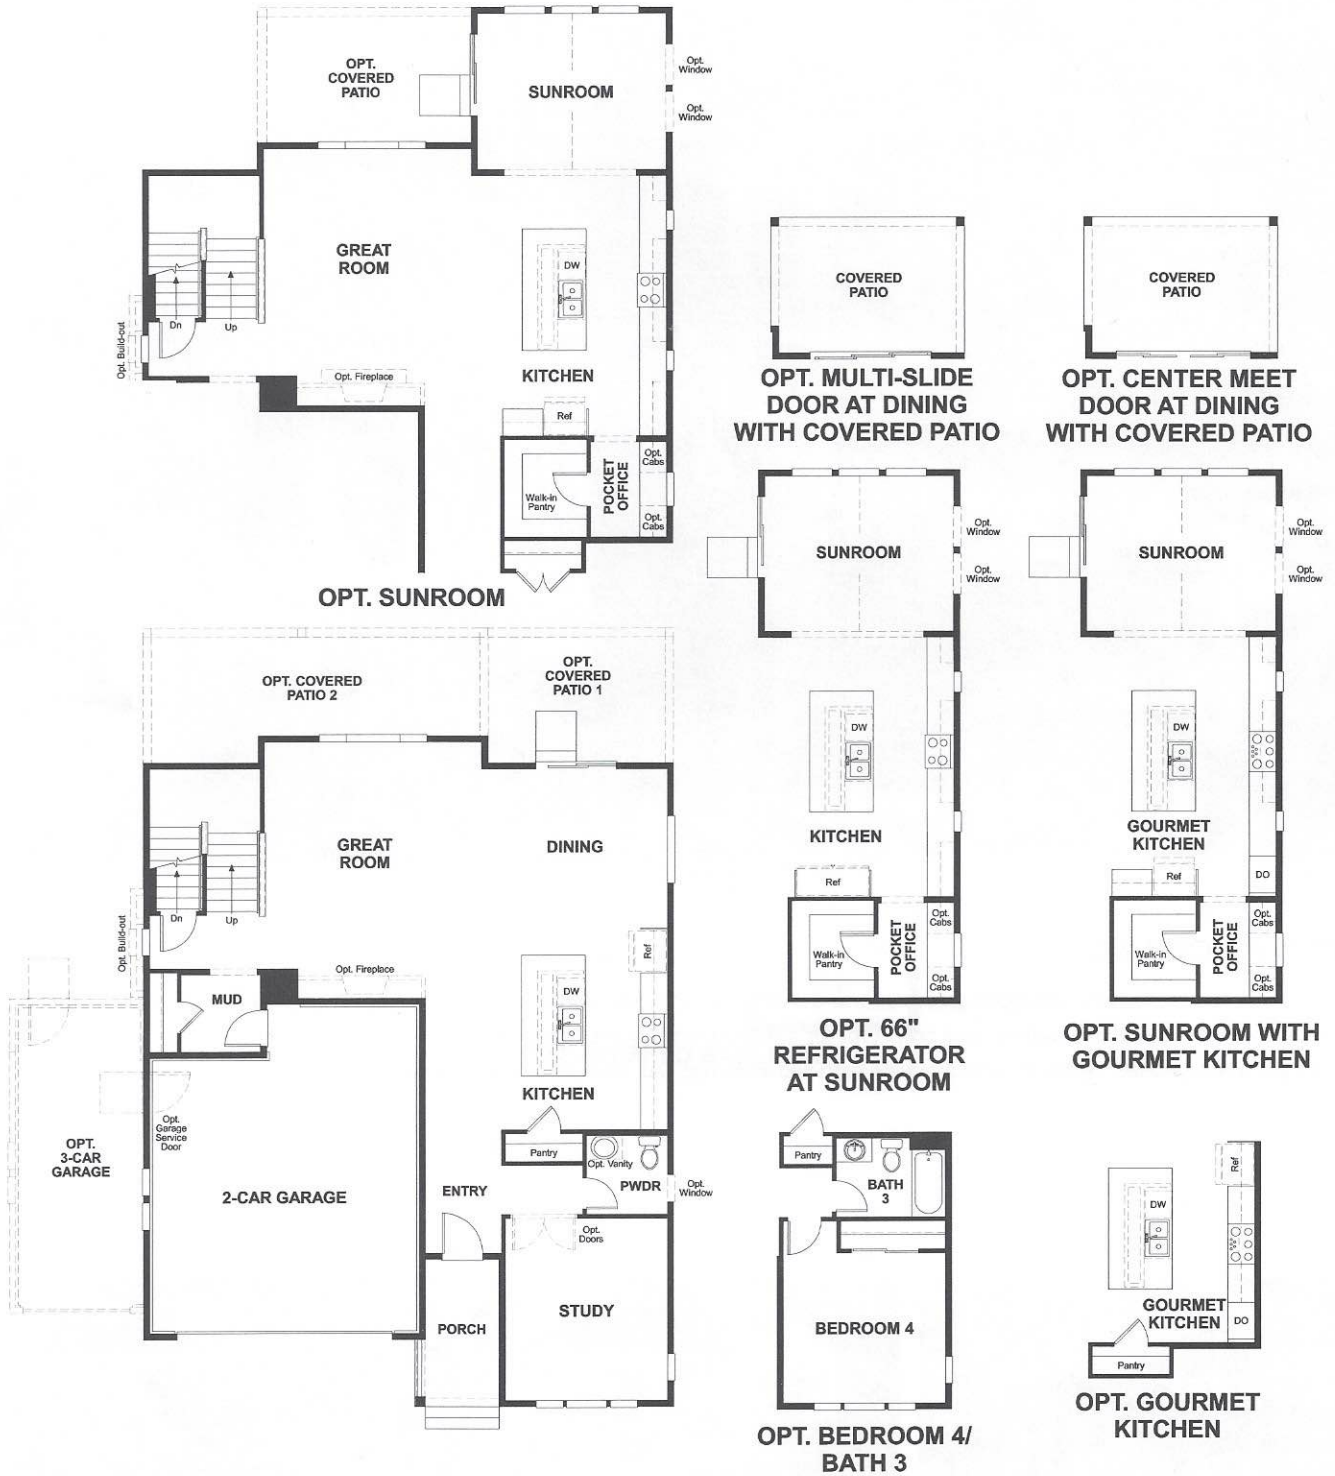

MAIN FLOOR

THIS PLAN'S PROJECTED
HERS® INDEX = 56*

Projected Rating Based on Plans – Field Confirmation required

How does this floor plan rate?

Take a look: **100** = Standard new home+ **130** = Typical resale Home++
 The lower number, the better! Refer to the RESNET® HERS index brochure or go to www.RESNET.us and www.HERSindex.com