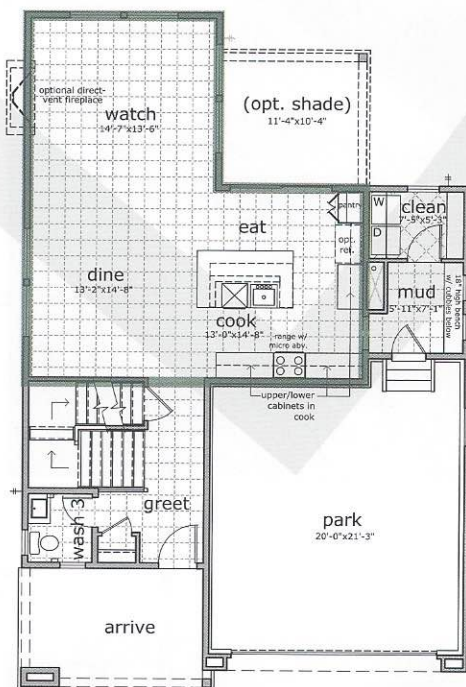

# Plan 351

YourPlan:  
Entertainment

You're the kind of person who likes an open floor plan and continuous space. There's always room to roam and room to entertain...now that's a "great room".

FIRST FLOOR

FIRST FLOOR –  
YOURPLAN  
ENTERTAINMENT

Main Floor	954 sq. ft.
Second Floor	1,042 sq. ft.
Total Std. Floor Area	1,996 sq. ft.
Unfinished Basement	781 sq. ft.
Park	477 sq. ft.

SECOND FLOOR

**YourPlan:  
Kitchen**

You like the idea of an expansive kitchen as the focal point of your new home. You know, that's where your family and friends love to hang out.

FIRST FLOOR – YOURPLAN KITCHEN

**YourPlan:  
Outdoor**

So, you like the idea of having your morning coffee along with some fresh air. Now, you can have both...without putting on your shoes.

FIRST FLOOR – YOURPLAN OUTDOOR

SECOND FLOOR OPTION  
Optional sleep 4 ilo play

MAIN FLOOR OPTION  
Optional stackable washer & dryer

SEE BASEMENT PLAN ON BACK