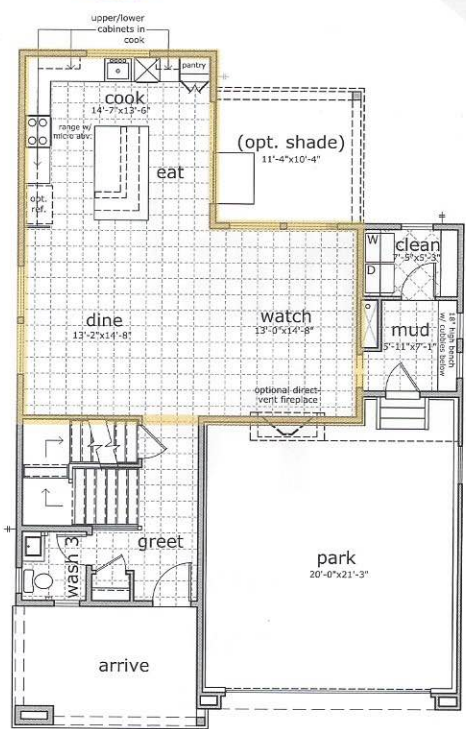

# Plan 351

YourPlan:  
Entertainment

You're the kind of person who likes an open floor plan and continuous space. There's always room to roam and room to entertain...now that's a "great room".

FIRST FLOOR

FIRST FLOOR –  
YOURPLAN  
ENTERTAINMENT

Main Floor	954 sq. ft.
Second Floor	1,042 sq. ft.
Total Std. Floor Area	1,996 sq. ft.
Unfinished Basement	781 sq. ft.
Park	477 sq. ft.

SECOND FLOOR

**YourPlan:  
Kitchen**

You like the idea of an expansive kitchen as the focal point of your new home. You know, that's where your family and friends love to hang out.

FIRST FLOOR – YOURPLAN KITCHEN

**YourPlan:  
Outdoor**

So, you like the idea of having your morning coffee along with some fresh air. Now, you can have both...without putting on your shoes.

FIRST FLOOR – YOURPLAN OUTDOOR

SECOND FLOOR OPTION  
Optional sleep 4 ilo play

MAIN FLOOR OPTION  
Optional stackable washer & dryer

SEE BASEMENT PLAN ON BACK