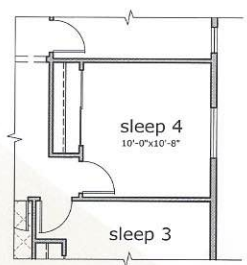

FIRST FLOOR –  
YOURPLAN  
ENTERTAINMENT

Main Floor	954 sq. ft.
Second Floor	1,042 sq. ft.
Total Std. Floor Area	1,996 sq. ft.
Unfinished Basement	781 sq. ft.
Park	477 sq. ft.

SECOND FLOOR

**YourPlan:  
Kitchen**

FIRST FLOOR – YOURPLAN OUTDOOR

SECOND FLOOR OPTION  
Optional sleep 4 ilo play

MAIN FLOOR OPTION  
Optional stackable washer & dryer

SEE BASEMENT PLAN ON BACK