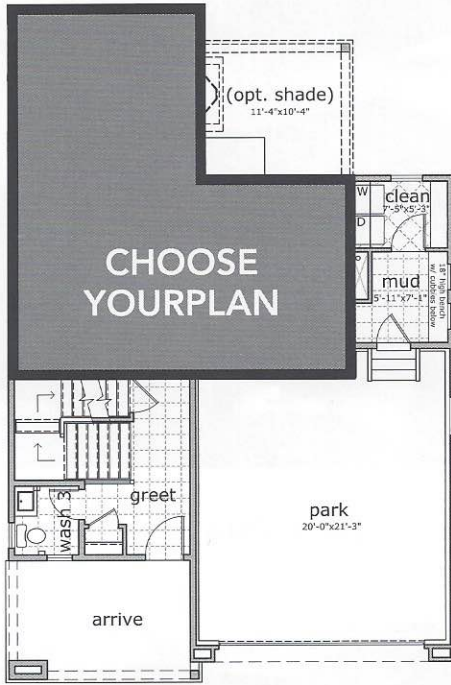

# Plan 351

YourPlan:  
Entertainment

You're the kind of person who likes an open floor plan and continuous space. There's always room to roam and room to entertain...now that's a "great room".

FIRST FLOOR

FIRST FLOOR –  
YOURPLAN  
ENTERTAINMENT

Main Floor	954 sq. ft.
Second Floor	1,042 sq. ft.
Total Std. Floor Area	1,996 sq. ft.
Unfinished Basement	781 sq. ft.
Park	477 sq. ft.

SECOND FLOOR

**YourPlan:  
Kitchen**

You like the idea of an expansive kitchen as the focal point of your new home. You know, that's where your family and friends love to hang out.

FIRST FLOOR – YOURPLAN KITCHEN

**YourPlan:  
Outdoor**

So, you like the idea of having your morning coffee along with some fresh air. Now, you can have both...without putting on your shoes.

FIRST FLOOR – YOURPLAN OUTDOOR

SECOND FLOOR OPTION  
Optional sleep 4 ilo play

MAIN FLOOR OPTION  
Optional stackable washer & dryer

SEE BASEMENT PLAN ON BACK