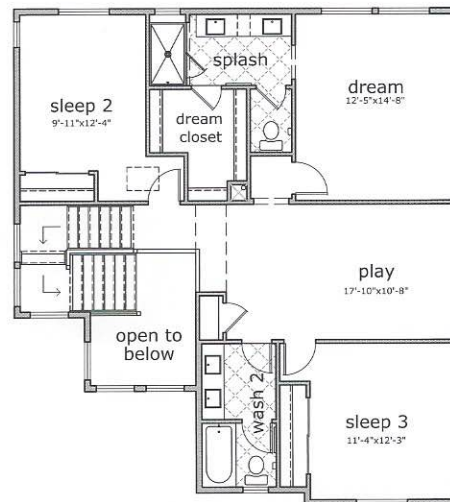

# Plan 351

YourPlan:  
Entertainment

You're the kind of person who likes an open floor plan and continuous space. There's always room to roam and room to entertain...now that's a "great room".

FIRST FLOOR

FIRST FLOOR –  
YOURPLAN  
ENTERTAINMENT

Main Floor	954 sq. ft.
Second Floor	1,042 sq. ft.
Total Std. Floor Area	1,996 sq. ft.
Unfinished Basement	781 sq. ft.
Park	477 sq. ft.

SECOND FLOOR

**YourPlan:  
Kitchen**

You like the idea of an expansive kitchen as the focal point of your new home. You know, that's where your family and friends love to hang out.

FIRST FLOOR – YOURPLAN KITCHEN

**YourPlan:  
Outdoor**

So, you like the idea of having your morning coffee along with some fresh air. Now, you can have both...without putting on your shoes.

FIRST FLOOR – YOURPLAN OUTDOOR

SECOND FLOOR OPTION  
Optional sleep 4 ilo play

MAIN FLOOR OPTION  
Optional stackable washer & dryer

SEE BASEMENT PLAN ON BACK