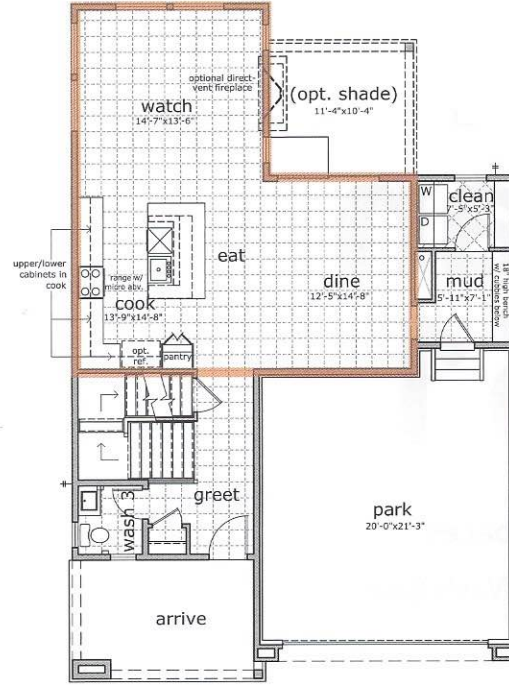

# Plan 351

YourPlan:  
Entertainment

You're the kind of person who likes an open floor plan and continuous space. There's always room to roam and room to entertain...now that's a "great room".

FIRST FLOOR

FIRST FLOOR –  
YOURPLAN  
ENTERTAINMENT

Main Floor	954 sq. ft.
Second Floor	1,042 sq. ft.
Total Std. Floor Area	1,996 sq. ft.
Unfinished Basement	781 sq. ft.
Park	477 sq. ft.

SECOND FLOOR

**YourPlan:  
Kitchen**

You like the idea of an expansive kitchen as the focal point of your new home. You know, that's where your family and friends love to hang out.

FIRST FLOOR – YOURPLAN KITCHEN

**YourPlan:  
Outdoor**

So, you like the idea of having your morning coffee along with some fresh air. Now, you can have both...without putting on your shoes.

FIRST FLOOR – YOURPLAN OUTDOOR

SECOND FLOOR OPTION  
Optional sleep 4 ilo play

MAIN FLOOR OPTION  
Optional stackable washer & dryer

SEE BASEMENT PLAN ON BACK