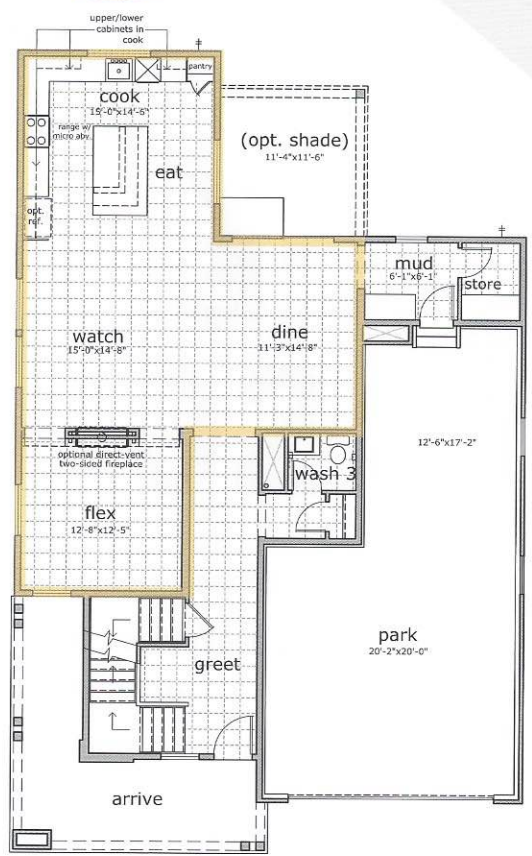

Plan 402

YourPlan:
Entertainment

For you, open space is key. You'll love the continuous living area that invites any kind of activity for any number of your best friends.

Main Floor	1,241 sq. ft.
Second Floor	1,273 sq. ft.
Total Std. Floor Area	2,514 sq. ft.
Unfinished Basement	1,050 sq. ft.
Park	636 sq. ft.

**YourPlan:
Kitchen**

You know your kitchen is the center of activity. You'll never have to choose between watching the big game or creating your latest culinary masterpiece.

**YourPlan:
Outdoor**

You want the best of both worlds. You'll enjoy Colorado's great out-of-doors as one of your home's greatest features... offering 300 days of sunshine a year.

FIRST FLOOR - YOURPLAN KITCHEN

FIRST FLOOR - YOURPLAN OUTDOOR

SECOND FLOOR OPTION
Optional stackable washer & dryer

SECOND FLOOR OPTION
Optional super shower at splash

SECOND FLOOR OPTION
Optional sleep 4 iloplay

SEE BASEMENT PLAN ON BACK