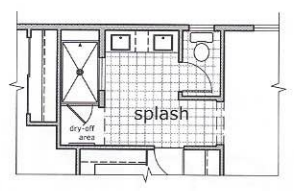

Plan 402

YourPlan:
Entertainment

For you, open space is key. You'll love the continuous living area that invites any kind of activity for any number of your best friends.

Main Floor	1,241 sq. ft.
Second Floor	1,273 sq. ft.
Total Std. Floor Area	2,514 sq. ft.
Unfinished Basement	1,050 sq. ft.
Park	636 sq. ft.

FIRST FLOOR - YOURPLAN KITCHEN

FIRST FLOOR - YOURPLAN OUTDOOR

SECOND FLOOR OPTION
Optional stackable washer & dryer

SECOND FLOOR OPTION
Optional super shower at splash

SECOND FLOOR OPTION
Optional sleep 4 iloplay