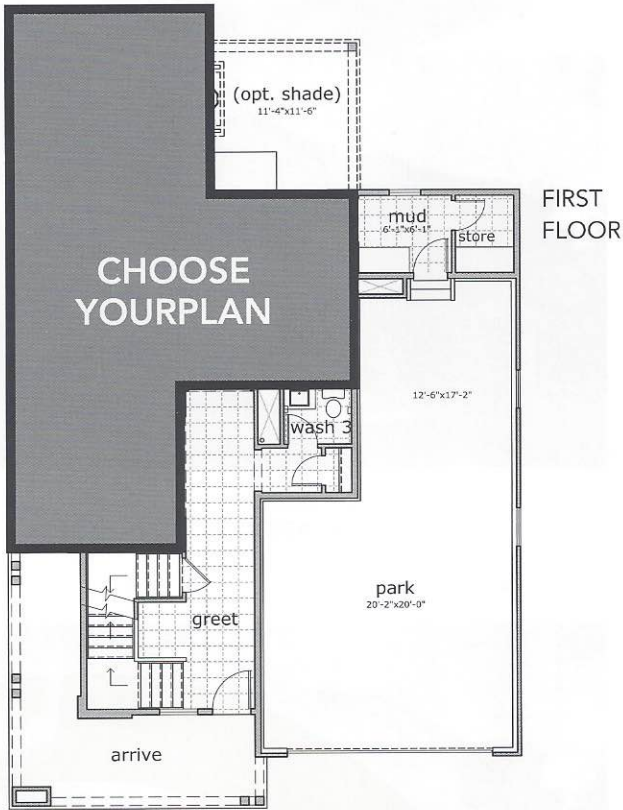

Plan 402

YourPlan:
Entertainment

For you, open space is key. You'll love the continuous living area that invites any kind of activity for any number of your best friends.

Main Floor	1,241 sq. ft.
Second Floor	1,273 sq. ft.
Total Std. Floor Area	2,514 sq. ft.
Unfinished Basement	1,050 sq. ft.
Park	636 sq. ft.

**YourPlan:
Kitchen**

You know your kitchen is the center of activity. You'll never have to choose between watching the big game or creating your latest culinary masterpiece.

**YourPlan:
Outdoor**

You want the best of both worlds. You'll enjoy Colorado's great out-of-doors as one of your home's greatest features... offering 300 days of sunshine a year.

FIRST FLOOR - YOURPLAN KITCHEN

FIRST FLOOR - YOURPLAN OUTDOOR

SECOND FLOOR OPTION
Optional stackable washer & dryer

SECOND FLOOR OPTION
Optional super shower at splash

SECOND FLOOR OPTION
Optional sleep 4 iloplay