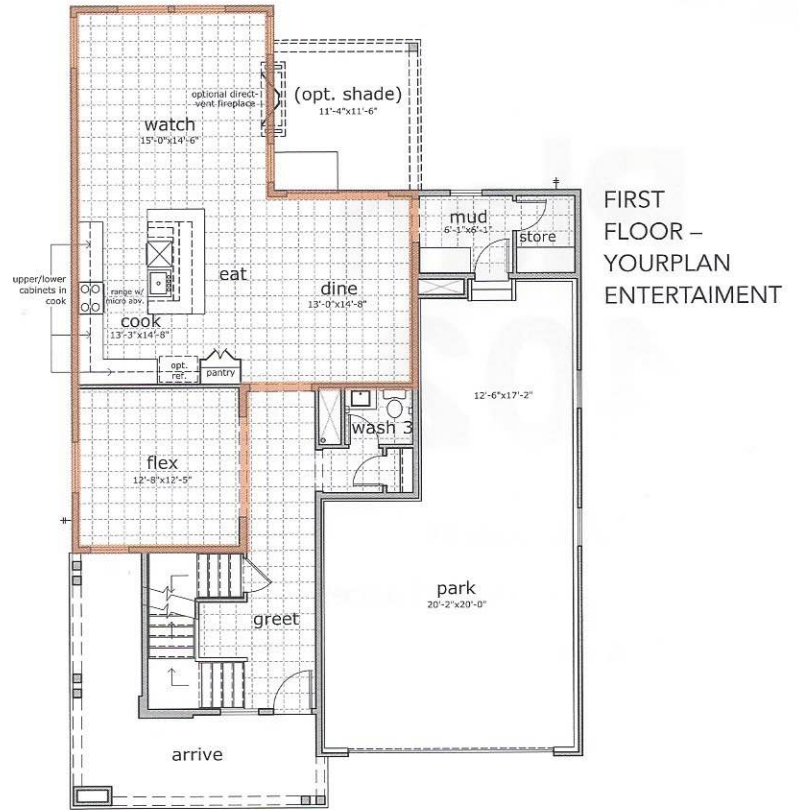

Plan 402

YourPlan:
Entertainment

For you, open space is key. You'll love the continuous living area that invites any kind of activity for any number of your best friends.

Main Floor	1,241 sq. ft.
Second Floor	1,273 sq. ft.
Total Std. Floor Area	2,514 sq. ft.
Unfinished Basement	1,050 sq. ft.
Park	636 sq. ft.

**YourPlan:
Kitchen**

You know your kitchen is the center of activity. You'll never have to choose between watching the big game or creating your latest culinary masterpiece.

**YourPlan:
Outdoor**

You want the best of both worlds. You'll enjoy Colorado's great out-of-doors as one of your home's greatest features... offering 300 days of sunshine a year.

FIRST FLOOR - YOURPLAN KITCHEN

FIRST FLOOR - YOURPLAN OUTDOOR

SECOND FLOOR OPTION
Optional stackable washer & dryer

SECOND FLOOR OPTION
Optional super shower at splash

SECOND FLOOR OPTION
Optional sleep 4 iloplay