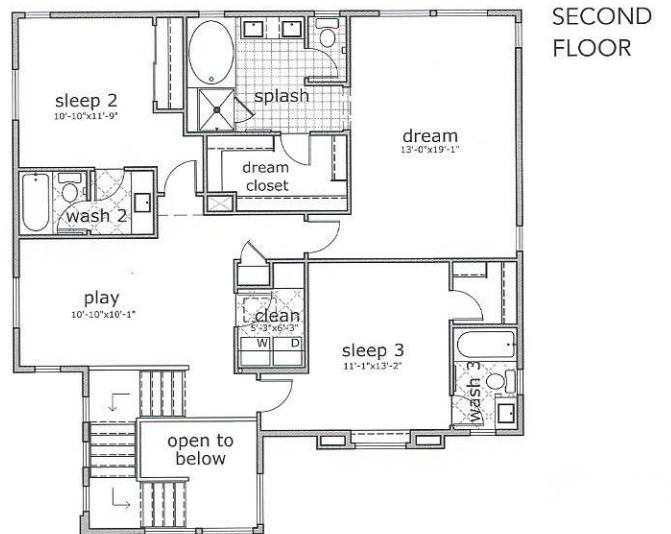

Plan 402

YourPlan:
Entertainment

For you, open space is key. You'll love the continuous living area that invites any kind of activity for any number of your best friends.

Main Floor	1,241 sq. ft.
Second Floor	1,273 sq. ft.
Total Std. Floor Area	2,514 sq. ft.
Unfinished Basement	1,050 sq. ft.
Park	636 sq. ft.

FIRST FLOOR - YOURPLAN KITCHEN

FIRST FLOOR - YOURPLAN OUTDOOR

SECOND FLOOR OPTION
Optional stackable washer & dryer

SECOND FLOOR OPTION
Optional super shower at splash

SECOND FLOOR OPTION
Optional sleep 4 iloplay