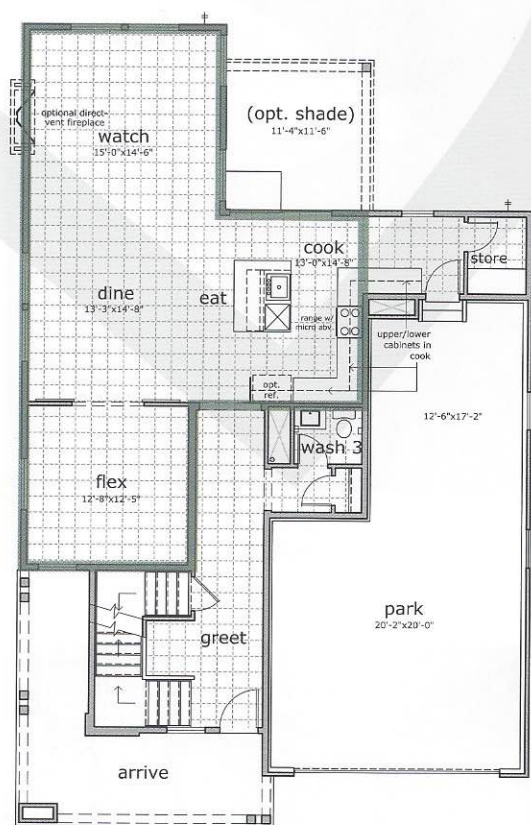

Plan 402

YourPlan:
Entertainment

For you, open space is key. You'll love the continuous living area that invites any kind of activity for any number of your best friends.

Main Floor	1,241 sq. ft.
Second Floor	1,273 sq. ft.
Total Std. Floor Area	2,514 sq. ft.
Unfinished Basement	1,050 sq. ft.
Park	636 sq. ft.

**YourPlan:
Kitchen**

You know your kitchen is the center of activity. You'll never have to choose between watching the big game or creating your latest culinary masterpiece.

**YourPlan:
Outdoor**

You want the best of both worlds. You'll enjoy Colorado's great out-of-doors as one of your home's greatest features... offering 300 days of sunshine a year.

FIRST FLOOR - YOURPLAN KITCHEN

FIRST FLOOR - YOURPLAN OUTDOOR

SECOND FLOOR OPTION
Optional stackable washer & dryer

SECOND FLOOR OPTION
Optional super shower at splash

SECOND FLOOR OPTION
Optional sleep 4 iloplay

SEE BASEMENT PLAN ON BACK