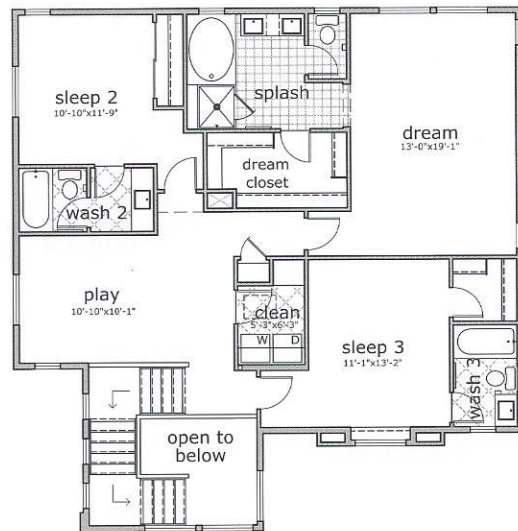

Plan 402

YourPlan:
Entertainment

For you, open space is key. You'll love the continuous living area that invites any kind of activity for any number of your best friends.

FIRST FLOOR

FIRST FLOOR -
YOURPLAN
ENTERTAINMENT

Main Floor	1,241 sq. ft.
Second Floor	1,273 sq. ft.
Total Std. Floor Area	2,514 sq. ft.
Unfinished Basement	1,050 sq. ft.
Park	636 sq. ft.

SECOND FLOOR

**YourPlan:
Kitchen**

You know your kitchen is the center of activity. You'll never have to choose between watching the big game or creating your latest culinary masterpiece.

FIRST FLOOR - YOURPLAN OUTDOOR

SECOND FLOOR OPTION
Optional stackable washer & dryer

SECOND FLOOR OPTION
Optional super shower at splash

SECOND FLOOR OPTION
Optional sleep 4 iloplay

SEE BASEMENT PLAN ON BACK