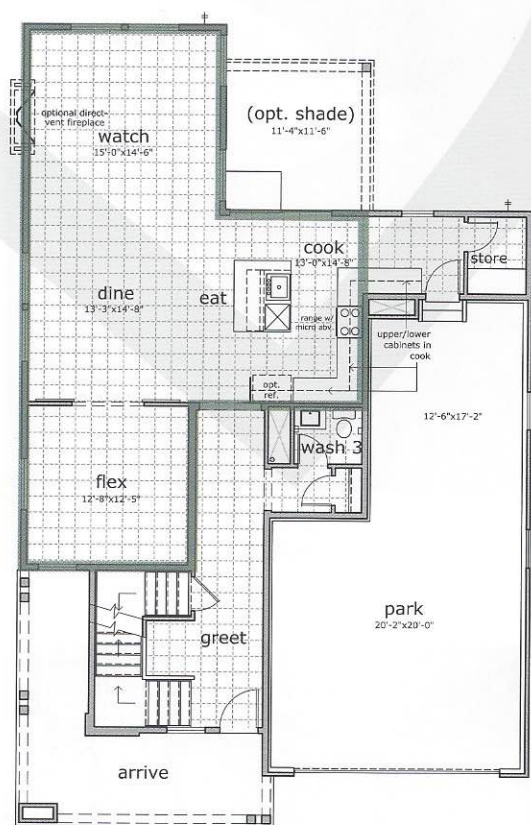

Plan 402

YourPlan:
Entertainment

For you, open space is key. You'll love the continuous living area that invites any kind of activity for any number of your best friends.

FIRST FLOOR

FIRST FLOOR -
YOURPLAN
ENTERTAINMENT

Main Floor	1,241 sq. ft.
Second Floor	1,273 sq. ft.
Total Std. Floor Area	2,514 sq. ft.
Unfinished Basement	1,050 sq. ft.
Park	636 sq. ft.

SECOND FLOOR

**YourPlan:
Kitchen**

You know your kitchen is the center of activity. You'll never have to choose between watching the big game or creating your latest culinary masterpiece.

**YourPlan:
Outdoor**

You want the best of both worlds. You'll enjoy Colorado's great out-of-doors as one of your home's greatest features... offering 300 days of sunshine a year.

FIRST FLOOR - YOURPLAN KITCHEN

FIRST FLOOR - YOURPLAN OUTDOOR

SECOND FLOOR OPTION
Optional stackable washer & dryer

SECOND FLOOR OPTION
Optional super shower at splash

SECOND FLOOR OPTION
Optional sleep 4 iloplay

SEE BASEMENT PLAN ON BACK