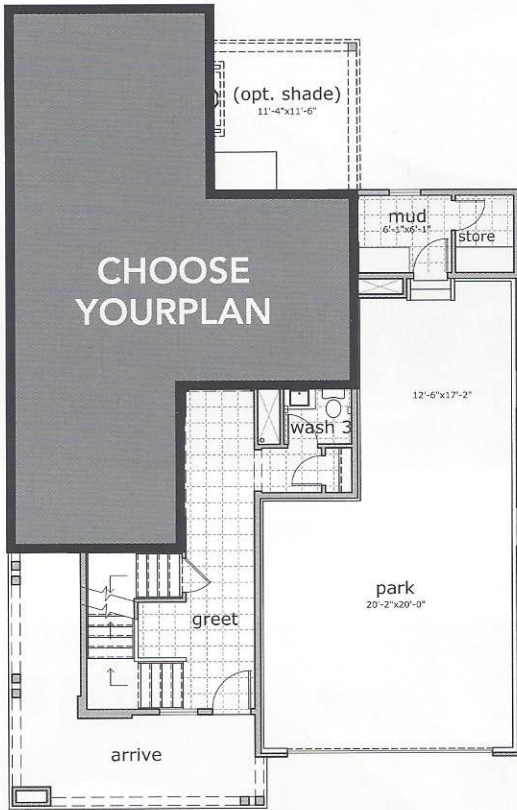

Plan 402

YourPlan:
Entertainment

For you, open space is key. You'll love the continuous living area that invites any kind of activity for any number of your best friends.

FIRST FLOOR

FIRST FLOOR -
YOURPLAN
ENTERTAINMENT

Main Floor	1,241 sq. ft.
Second Floor	1,273 sq. ft.
Total Std. Floor Area	2,514 sq. ft.
Unfinished Basement	1,050 sq. ft.
Park	636 sq. ft.

SECOND FLOOR

**YourPlan:
Kitchen**

You know your kitchen is the center of activity. You'll never have to choose between watching the big game or creating your latest culinary masterpiece.

FIRST FLOOR - YOURPLAN OUTDOOR

SECOND FLOOR OPTION
Optional stackable washer & dryer

SECOND FLOOR OPTION
Optional super shower at splash

SECOND FLOOR OPTION
Optional sleep 4 iloplay

SEE BASEMENT PLAN ON BACK