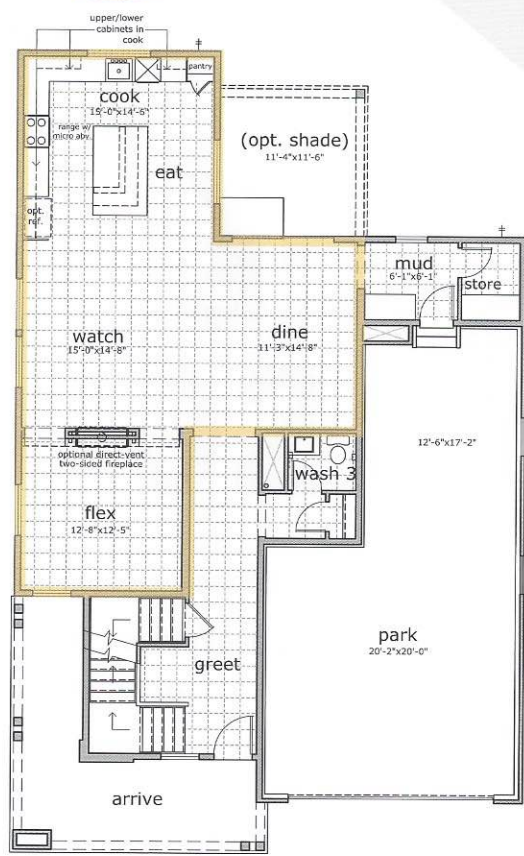

Plan 402

YourPlan:
Entertainment

For you, open space is key. You'll love the continuous living area that invites any kind of activity for any number of your best friends.

FIRST FLOOR

FIRST FLOOR -
YOURPLAN
ENTERTAINMENT

Main Floor	1,241 sq. ft.
Second Floor	1,273 sq. ft.
Total Std. Floor Area	2,514 sq. ft.
Unfinished Basement	1,050 sq. ft.
Park	636 sq. ft.

SECOND FLOOR

**YourPlan:
Kitchen**

You know your kitchen is the center of activity. You'll never have to choose between watching the big game or creating your latest culinary masterpiece.

**YourPlan:
Outdoor**

You want the best of both worlds. You'll enjoy Colorado's great out-of-doors as one of your home's greatest features... offering 300 days of sunshine a year.

FIRST FLOOR - YOURPLAN KITCHEN

FIRST FLOOR - YOURPLAN OUTDOOR

SECOND FLOOR OPTION
Optional stackable washer & dryer

SECOND FLOOR OPTION
Optional super shower at splash

SECOND FLOOR OPTION
Optional sleep 4 iloplay

SEE BASEMENT PLAN ON BACK