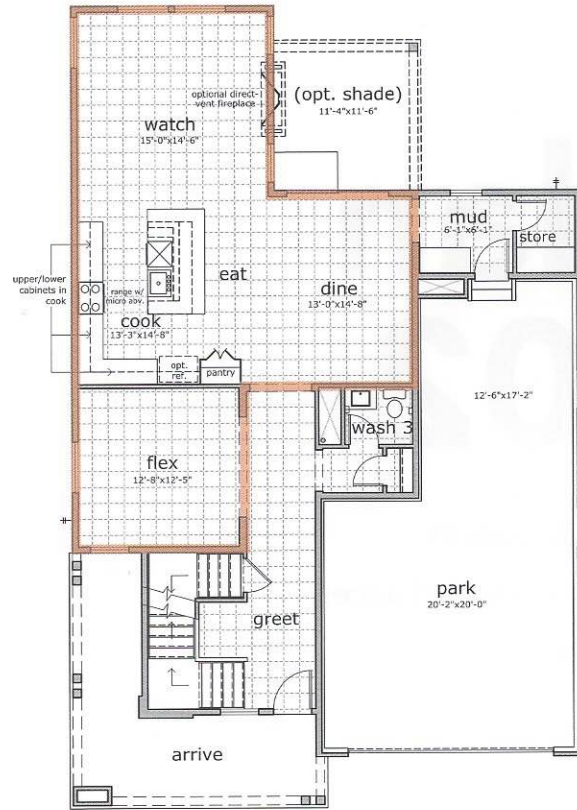

Plan 402

YourPlan:
Entertainment

For you, open space is key. You'll love the continuous living area that invites any kind of activity for any number of your best friends.

FIRST FLOOR

FIRST FLOOR -
YOURPLAN
ENTERTAINMENT

Main Floor	1,241 sq. ft.
Second Floor	1,273 sq. ft.
Total Std. Floor Area	2,514 sq. ft.
Unfinished Basement	1,050 sq. ft.
Park	636 sq. ft.

SECOND FLOOR

**YourPlan:
Kitchen**

You know your kitchen is the center of activity. You'll never have to choose between watching the big game or creating your latest culinary masterpiece.

FIRST FLOOR - YOURPLAN OUTDOOR

SECOND FLOOR OPTION
Optional stackable washer & dryer

SECOND FLOOR OPTION
Optional super shower at splash

SECOND FLOOR OPTION
Optional sleep 4 iloplay

SEE BASEMENT PLAN ON BACK