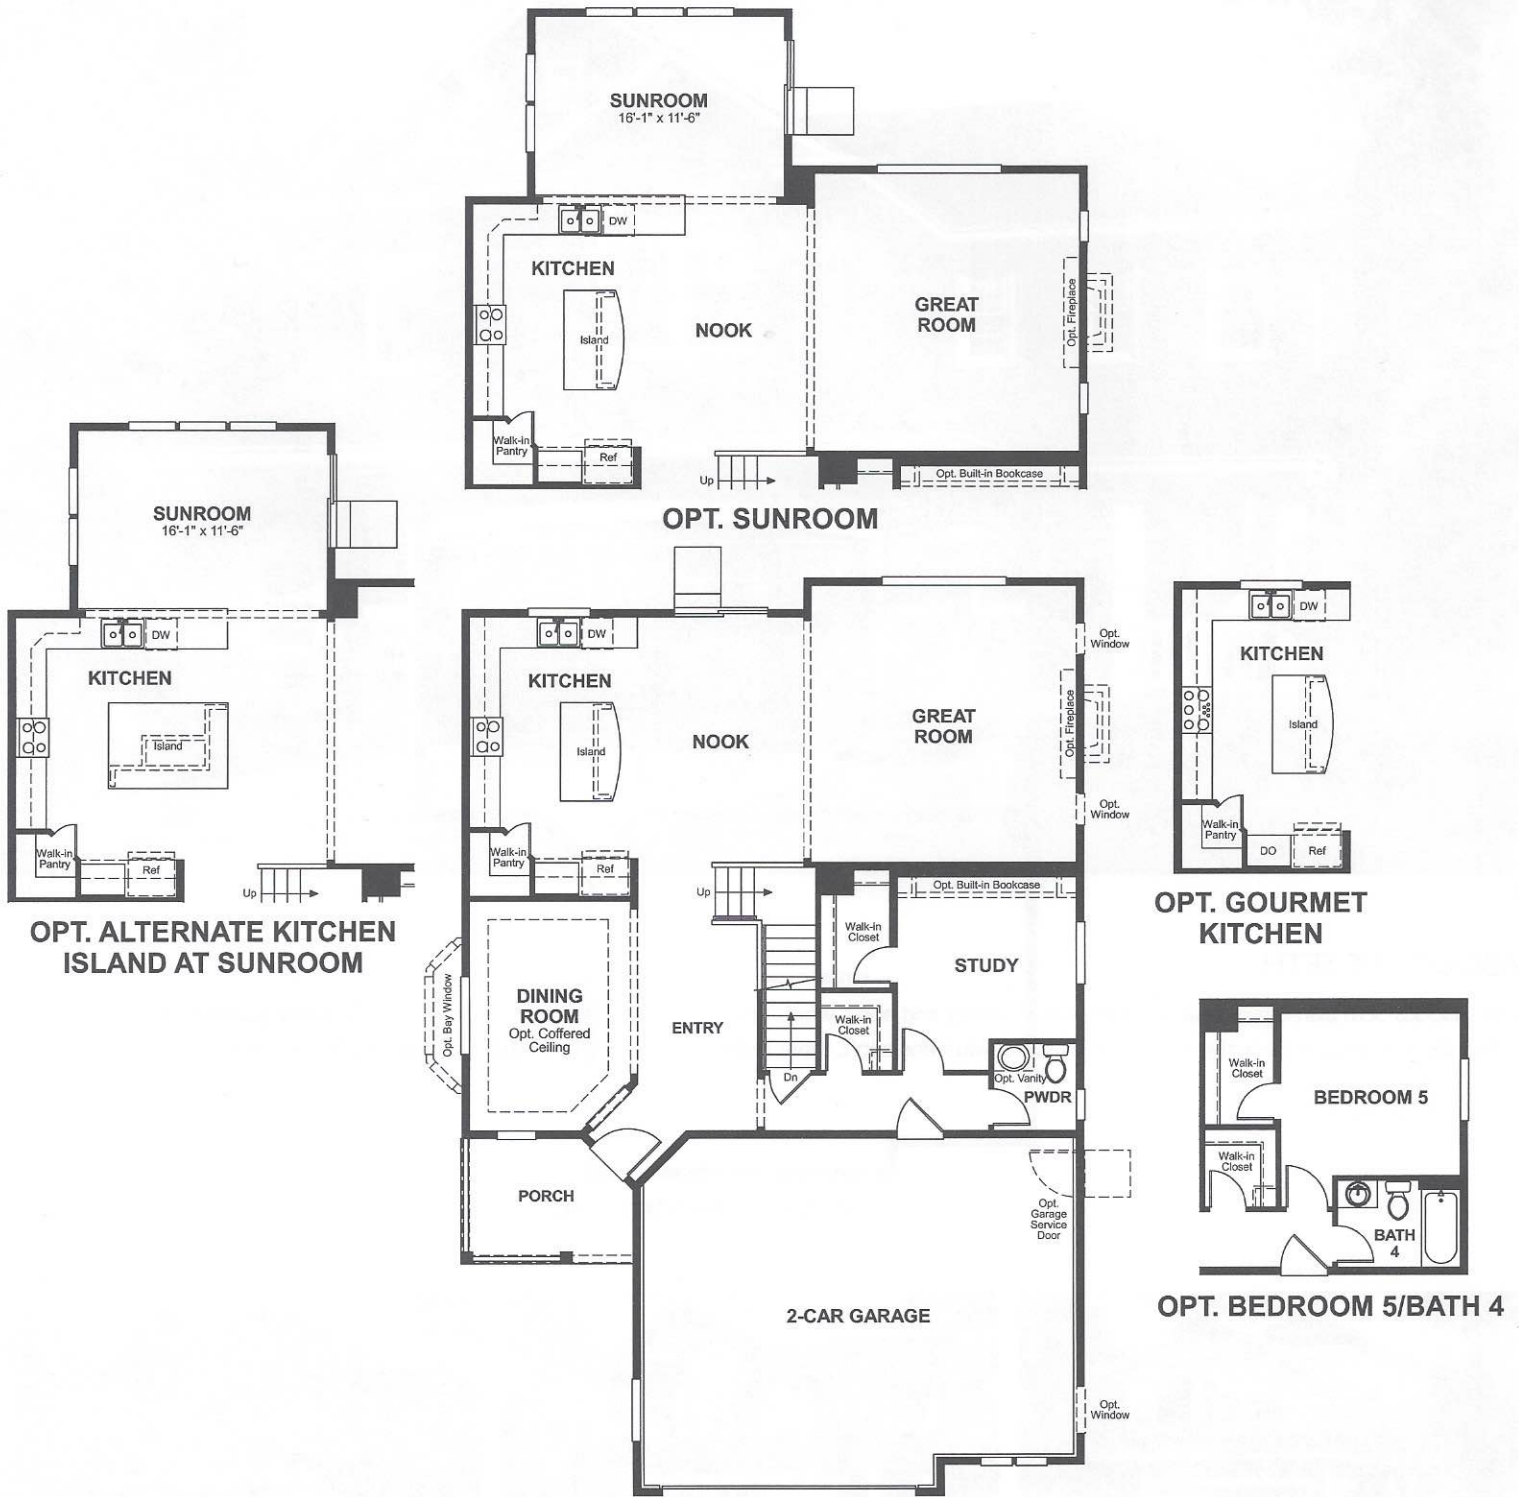

MAIN FLOOR

THIS PLAN'S PROJECTED
HERS® INDEX = 59*

Projected Rating Based on Plans – Field Confirmation required

How does this floor plan rate?

Take a look: **100** = Standard new home+ **130** = Typical resale Home++
 The lower number, the better! Refer to the RESNET® HERS index brochure or go to www.RESNET.us and www.HERSindex.com